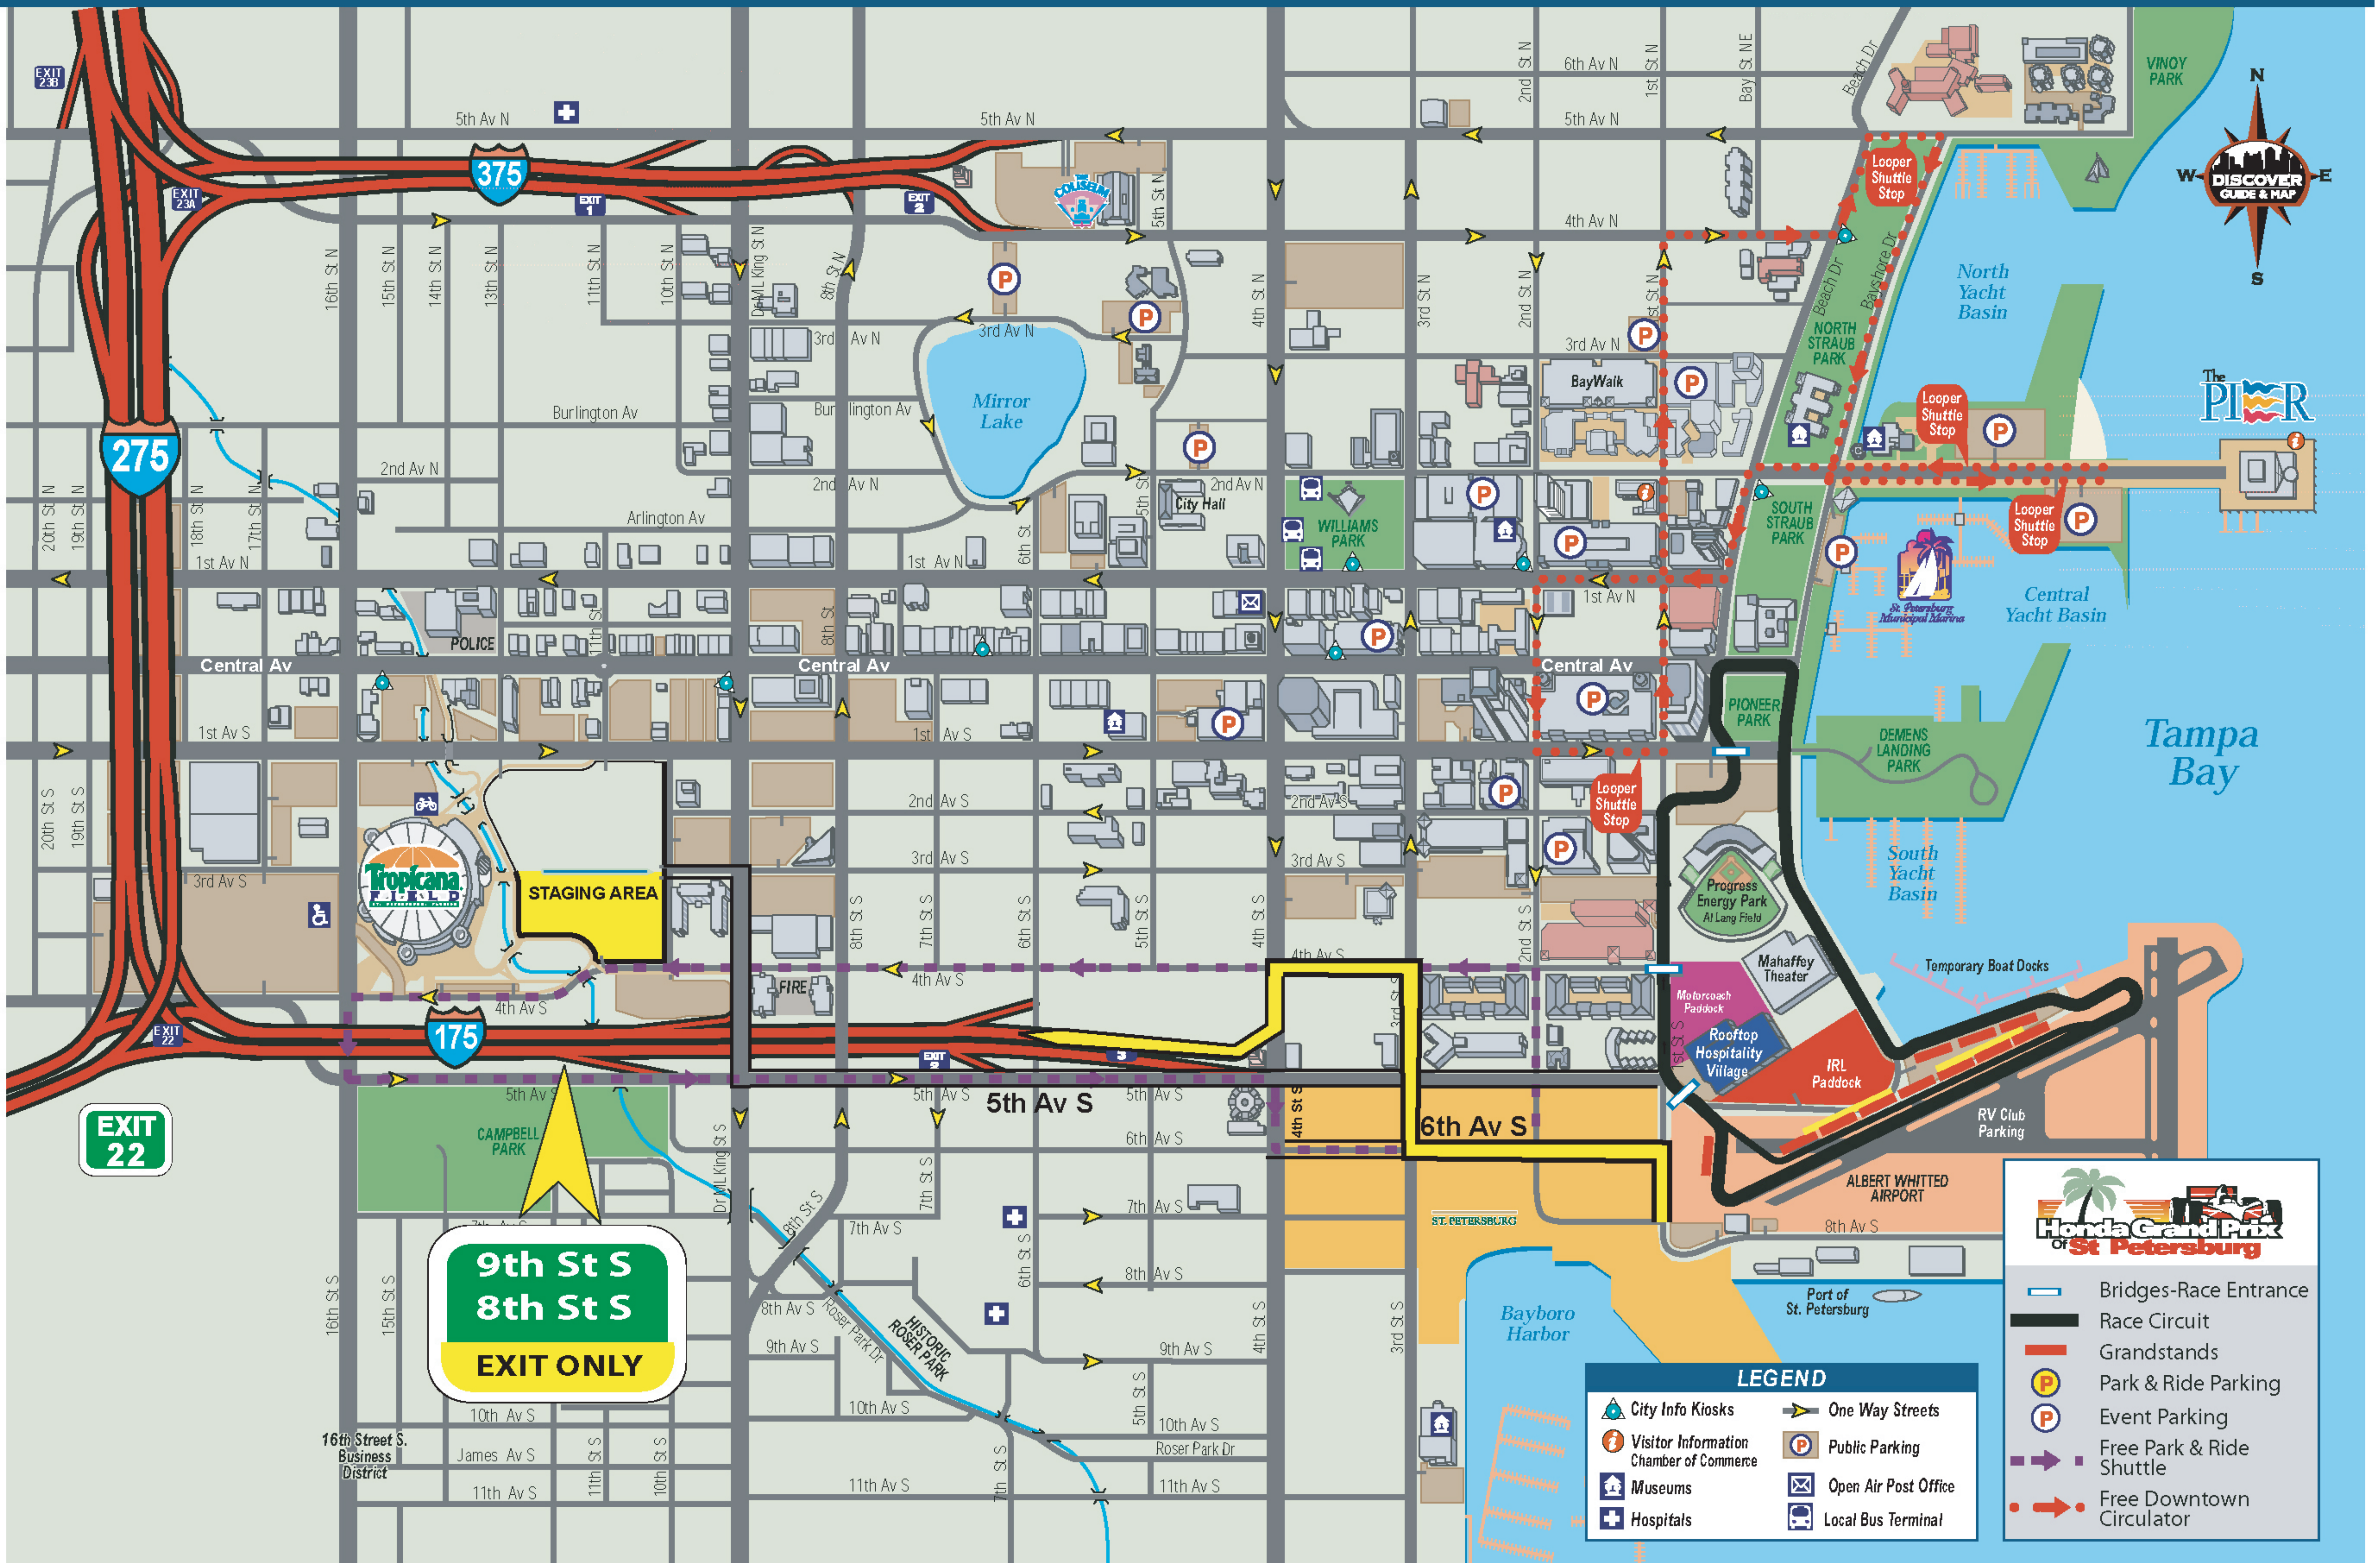

ST. PETERSBURG 2011

FIL, STAR MAZDA, USF2000, SCCA WORLD CHALLENGE
OUTBOUND TO I-275

- EXIT PADDOCK THE SAME WAY YOU ENTERED.

- Depart paddock onto 8th Ave. S. and turn right. Turn right onto 1st St. S. Turn left on 6th Ave S. to 3rd St. S. Turn right onto 3rd St S. to 4th Ave. S. Turn left on 4th Ave. S. one block to 4th St. S. Turn left and go one block to entrance of I 175 which will take you to I 275.